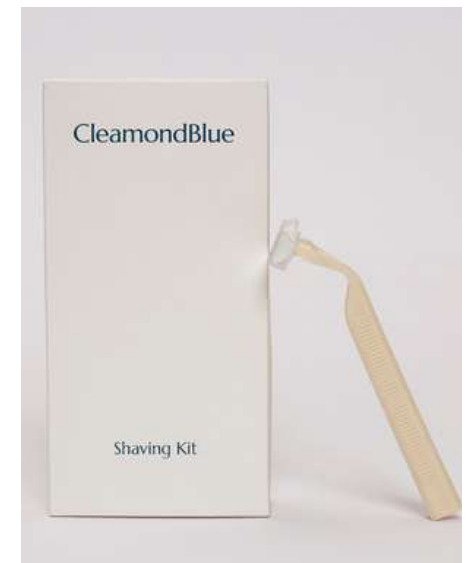

MATERIAL: 100% POLYESTER TERRY

FILLING: 120GSM

MATTRESS PROTECTOR	SIZE
TWIN	99x203x30.5cm
FULL	137x203x35.5cm
QUEEN	152x203x35.5cm
KING	198x203x35.5cm

CB

AMENITIES

CLEAMONDBLUE – AMENITIES

COMB

Polypropylene material;
Personalized

SHOE SHINE SPONGE

1 sponge for shoe
cleaning

VANITY KIT

Includes: 2 cotton balls; 1 nail
file, 4 cotton swabs

SHAVING KIT

Includes: 1 Plastic razor, 2
stainless steel blades, 10 ml
shaving cream

CLEAMONDBLUE – AMENITIES

SHAMPOO AND CONDITIONER

Polypropylene material;
contain 30ml/1.1oz.
Can be personalized

DENTAL KIT

Toothbrush + 6 gr
toothpaste

LOOFAH

Loofah pad white
Can be personalized

SANITARY BAG

Dimensions: 0.03 mm
thickness; white color; can be
personalized

CLEAMONDBLUE – AMENITIES

BATH GEL AND BODY LOTION

Polypropylene material;
contain 30ml/1.1oz.
Can be personalized

SHOWER CAP

Dimensions:
0.012mm thickness;
24 cm diameter;
Weight: 20 g; Can
be personalized